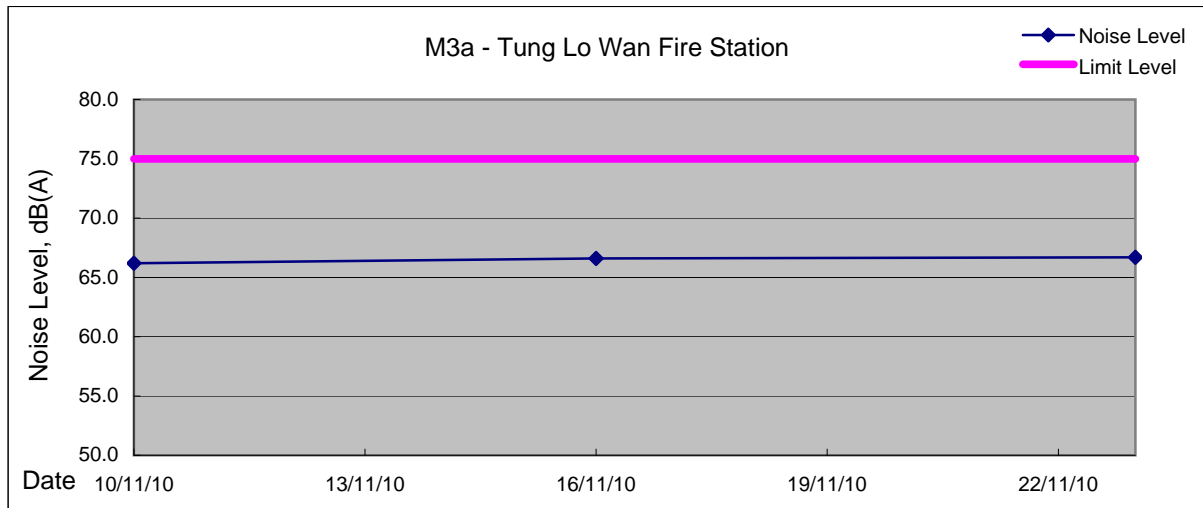

**Graphic Presentation of Noise Monitoring Result**  
**Day Time (0700 - 1900hrs on normal weekdays)**

**Graphic Presentation of Noise Monitoring Result**  
**Day Time (0700 - 1900hrs on normal weekdays)**

### Graphic Presentation of Noise Monitoring Result

Restricted Time (1900 - 2300 hrs on normal weekdays and 0700-2300 on holiday)