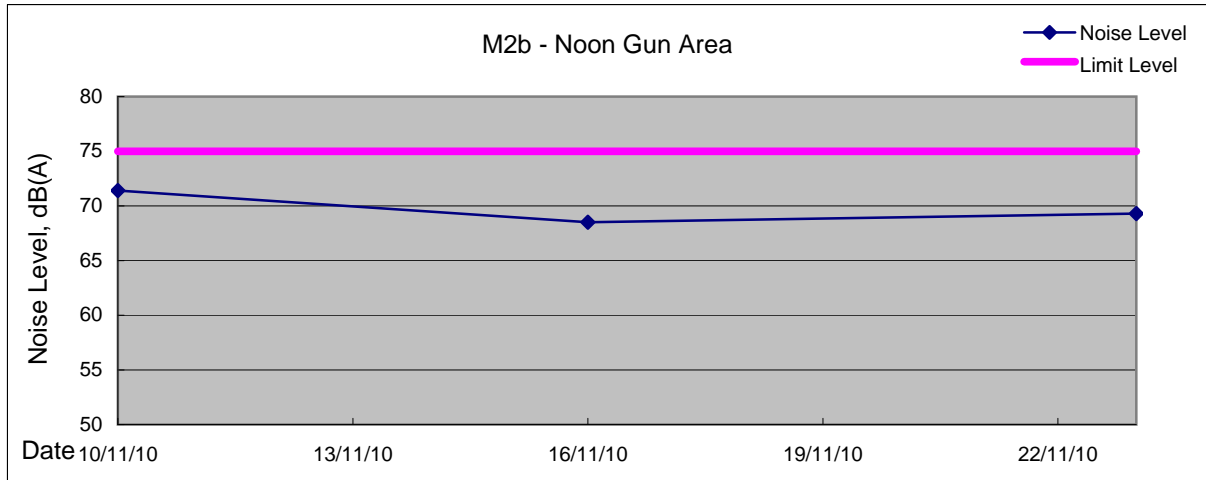

**Graphic Presentation of Noise Monitoring Result**  
**Day Time (0700 - 1900hrs on normal weekdays)**

**Graphic Presentation of Noise Monitoring Result**  
**Day Time (0700 - 1900hrs on normal weekdays)**

### Graphic Presentation of Noise Monitoring Result

Restricted Time (1900 - 2300 hrs on normal weekdays and 0700-2300 on holiday)