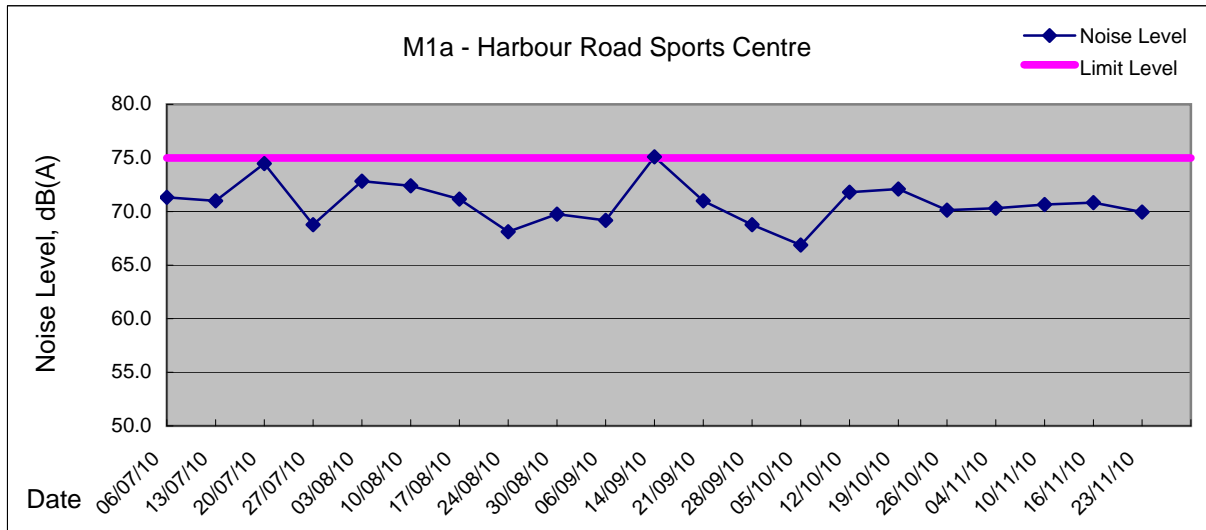

**Graphic Presentation of Noise Monitoring Result**  
**Day Time (0700 - 1900hrs on normal weekdays)**

**Graphic Presentation of Noise Monitoring Result**  
**Day Time (0700 - 1900hrs on normal weekdays)**

### Graphic Presentation of Noise Monitoring Result

Restricted Time (1900 - 2300 hrs on normal weekdays and 0700-2300 on holiday)