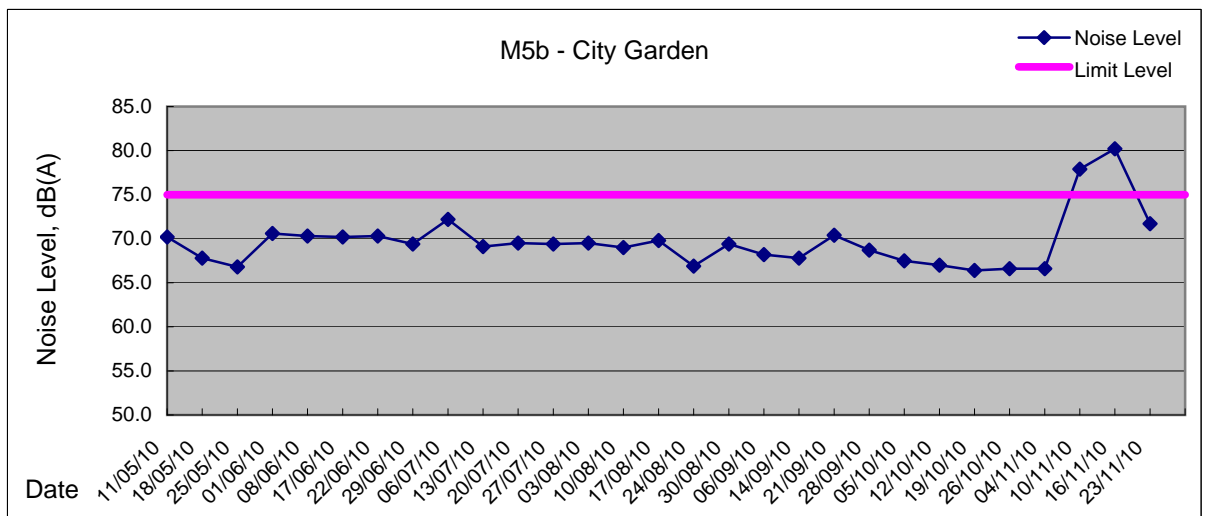

**Graphic Presentation of Noise Monitoring Result**  
**Day Time (0700 - 1900hrs on normal weekdays)**

**Graphic Presentation of Noise Monitoring Result**  
**Day Time (0700 - 1900hrs on normal weekdays)**

### Graphic Presentation of Noise Monitoring Result

Restricted Time (1900 - 2300 hrs on normal weekdays and 0700-2300 on holiday)