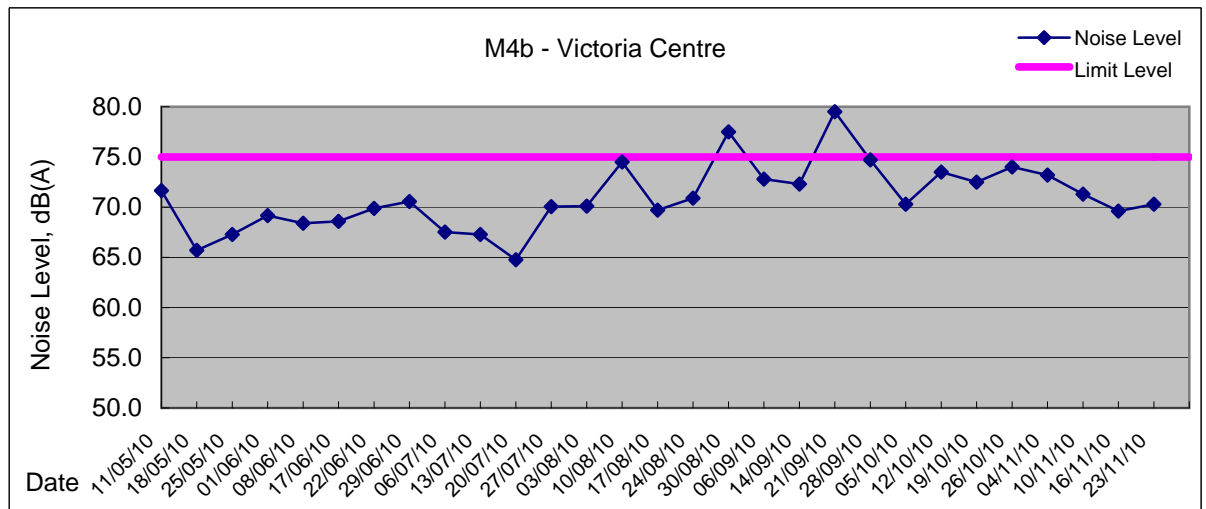

**Graphic Presentation of Noise Monitoring Result**  
**Day Time (0700 - 1900hrs on normal weekdays)**

**Graphic Presentation of Noise Monitoring Result**  
**Day Time (0700 - 1900hrs on normal weekdays)**

### Graphic Presentation of Noise Monitoring Result

Restricted Time (1900 - 2300 hrs on normal weekdays and 0700-2300 on holiday)